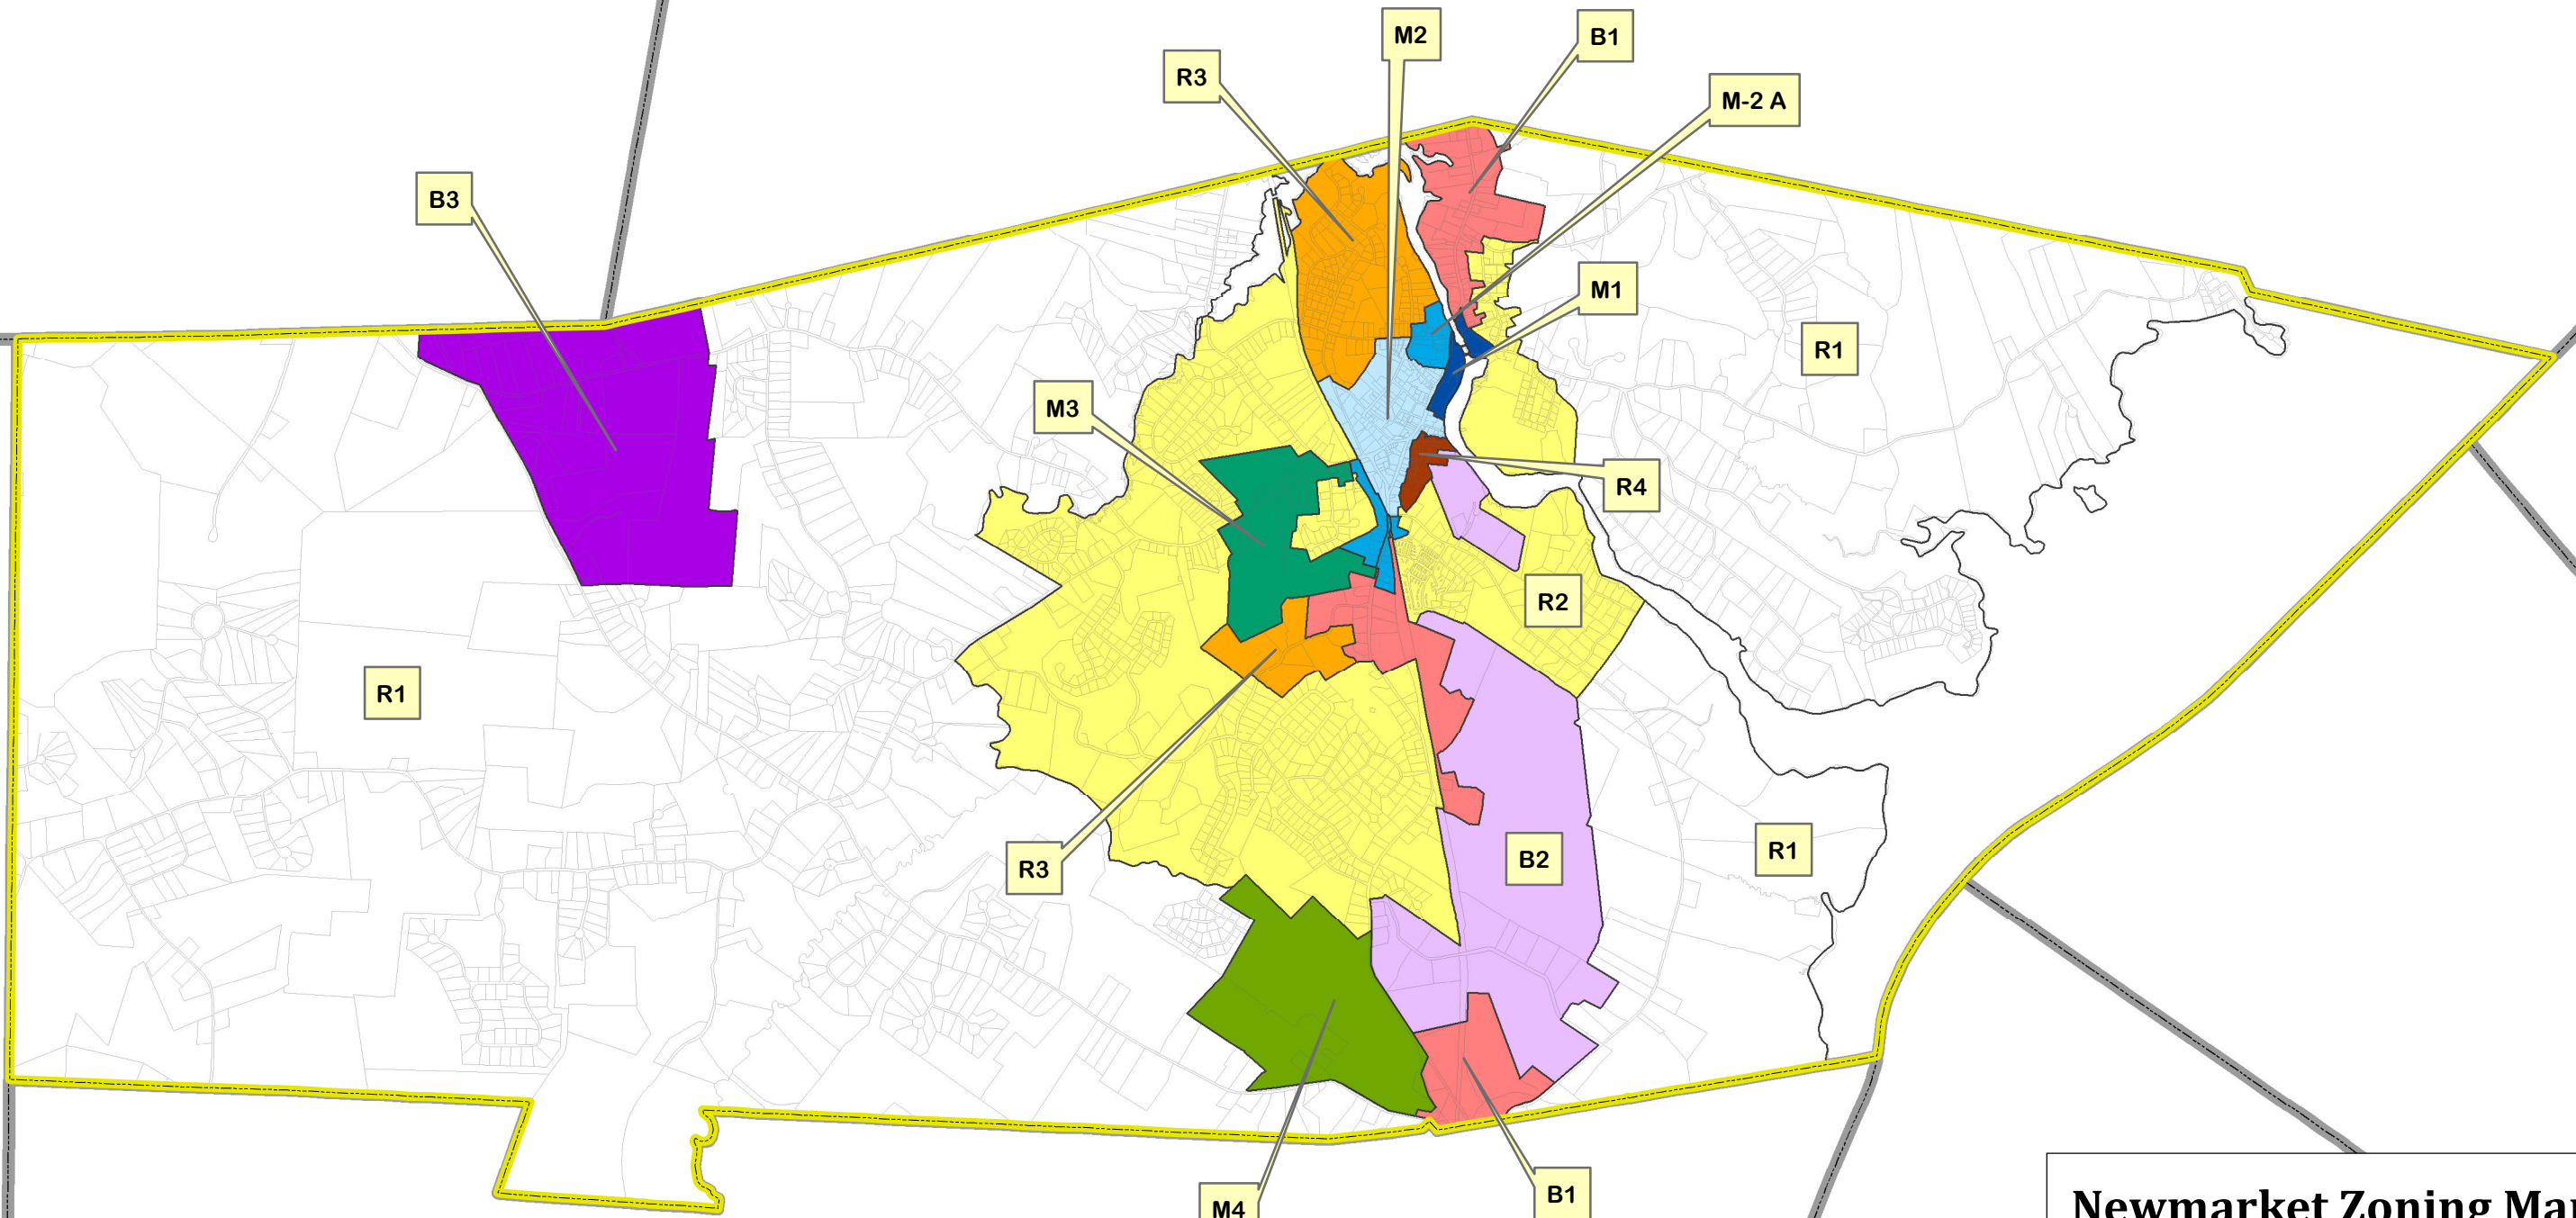

Town of Newmarket - Zoning Districts

Newmarket Zoning Map

Zoning	M1	R1
Districts	M-2 A	R2
	M2	R3
B1	M3	R4
B2	M4	
B3		

1:30,000